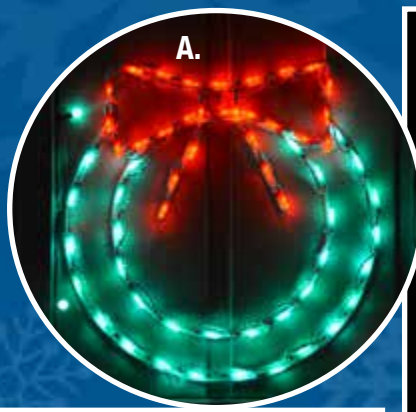

Displays

A. LED BOW WREATH

LED-WR22 - 22"x 22", 50 Bulbs, Red & Green