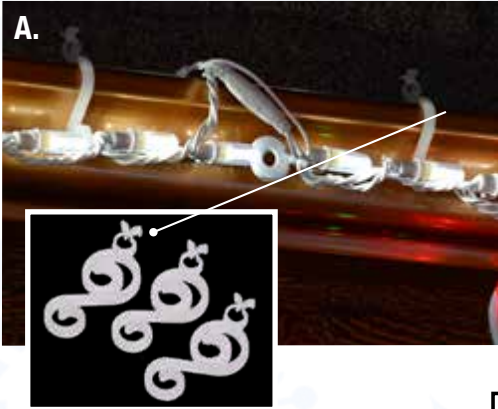

Lights & Linkables Hardware

A. SPIRAL CLIPS
SPCLIP - Multi use clips for Linkables & Light strings

B. LINKABLE GUTTER HOOK (WITH GUTTER GUARDS)
LHGG - Galvanized 14 gauge steel

C. PERMANENT LINKABLE HOOKS W/SCREWS
LHBR - Brown, LHSS - Stainless Steel
LHW - White