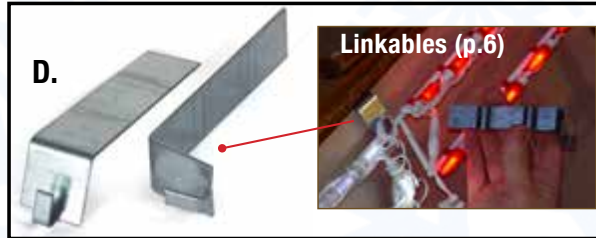

Lights & Linkables Hardware

A. SPIRAL CLIPS
SPCLIP - Multi use clips for Linkables & Light strings

B. LINKABLE GUTTER HOOK (WITH GUTTER GUARDS)
LHGG - Galvanized 14 gauge steel

C. PERMANENT LINKABLE HOOKS W/SCREWS
LHBR - Brown, LHSS - Stainless Steel
LHW - White