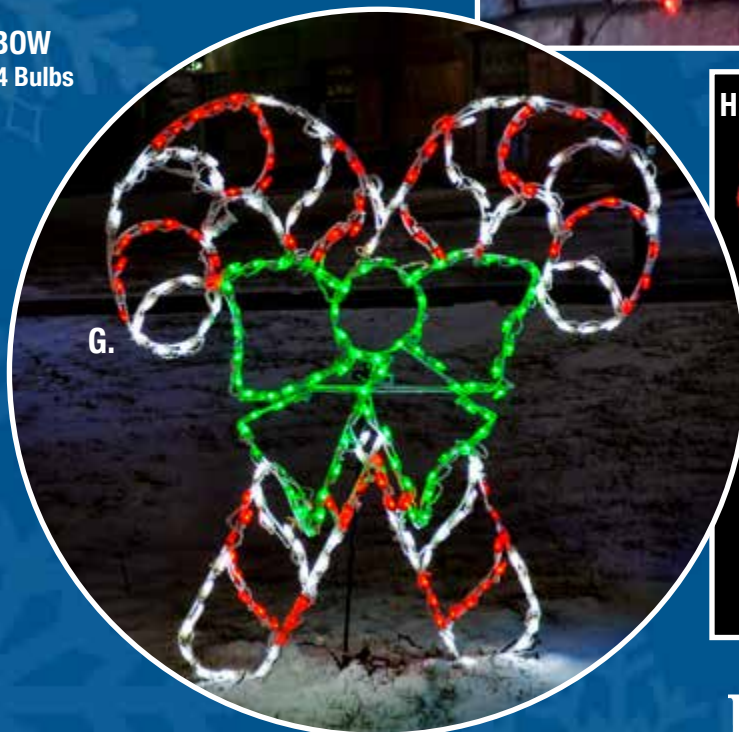

BRITE **IDEAS**
decorating®

Shop online at: www.briteidea.com