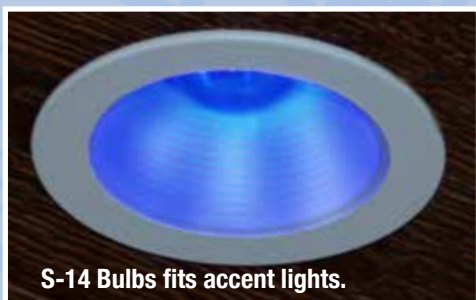

H.

I.

S-14 Bulbs fits accent lights.

Wire Lights

A. Wire Lights 360 ct. Multi Strand

- WL360WH - White
- WL360BL - Blue
- WL360GR - Green
- WL360MU - Multi
- WL360RD - Red, 6', 360 Bulb

B. Wire Lights 100 ct. Single Strand