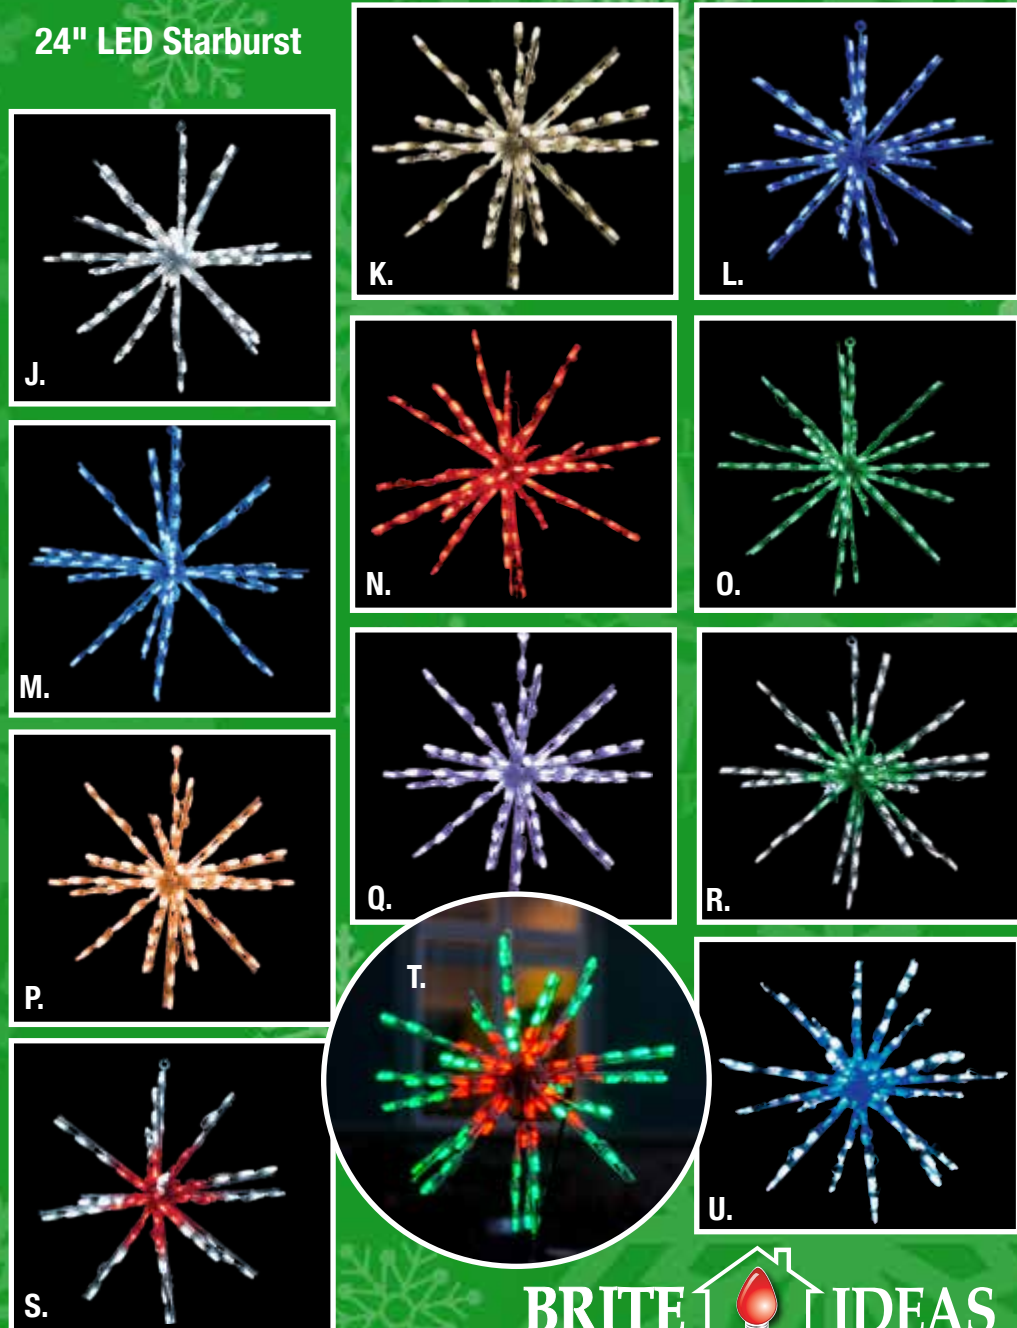

LED 12" STARBURST

- A. LED-SB12W - 12", 54 Bulbs, White
- B. LED-SB12WW - 12", 54 Bulbs, Warm White
- C. LED-SB12BL - 12", 54 Bulbs, Blue
- D. LED-SB12IB - 12", 54 Bulbs, Ice Blue
- E. LED-SB12RD - 12", 54 Bulbs, Red
- F. LED-SB12GR - 12", 54 Bulbs, Green

12" LED Starburst

TWO COLOR LED 12" STARBURST

- G. LED-SB12RW - 12", 54 Bulbs, Red & White
- H. LED-SB12RG - 12", 54 Bulbs, Red & Green
- I. LED-SB12BW - 12", 54 Bulbs, Blue & White

LED 24" STARBURST

- J. LED-SB24W - 24", 90 Bulbs, White
- K. LED-SB24WW - 24", 90 Bulbs, Warm White
- L. LED-SB24BL - 24", 90 Bulbs, Blue
- M. LED-SB24IB - 24", 90 Bulbs, Ice Blue
- N. LED-SB24RD - 24", 90 Bulbs, Red
- O. LED-SB24GR - 24", 90 Bulbs, Green
- P. LED-SB24OR - 24", 90 Bulbs, Orange
- Q. LED-SB24PU - 24", 90 Bulbs, Purple

24" LED Starburst

TWO COLOR LED 24" STARBURST

- R. LED-SB24GW - 24", 90 Bulbs, Green & White
- S. LED-SB24RW - 24", 90 Bulbs, Red & White
- T. LED-SB24RG - 24", 90 Bulbs, Red & Green
- U. LED-SB24BW - 24", 90 Bulbs, Blue & White