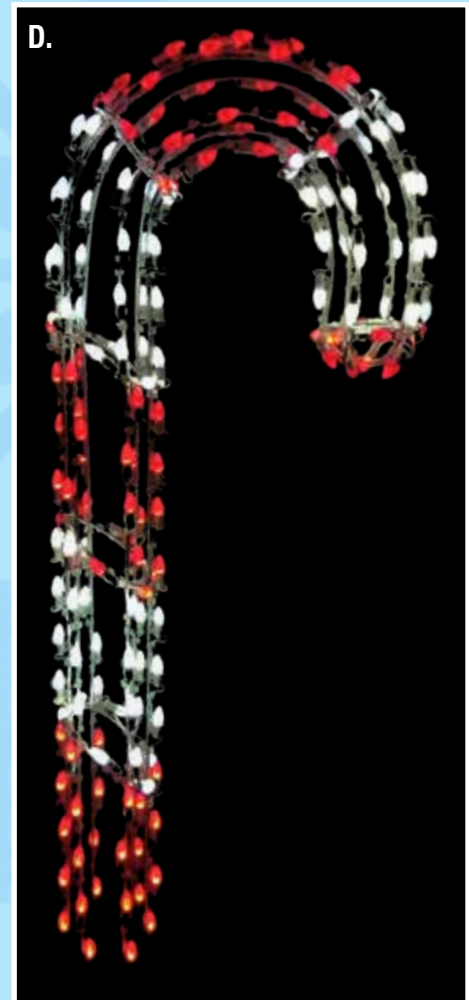

C. LED C7 CHRISTMAS TREE W/ ORNAMENTS
 LED-C7CT76 - 81" x 48"
 119 C7 Bulbs, Multi

D. LED C7 3D CANDY CANE
 LED-C7CC3D - 72" x 8", 179 C7 Bulbs Red & White

B.

C.

D.

Sign Displays

These LED Signs allows you to express your holiday sentiments with terrific visual splendor. Some signs come in separate pieces so you can stack your favorite phrases or spell out in one line, all with brightly lit LED bulbs.