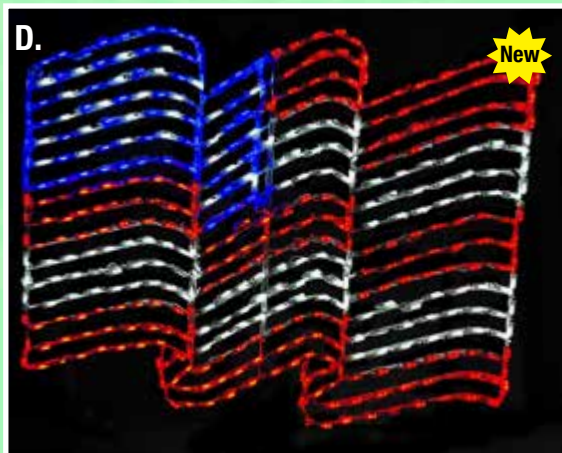

I. LED SOCCER BALL PG. 37
SCBL - 24" x 24", 109 Bulbs, Blue & White

Multi Warm White Cool White

8' MLT8 shown

BRITE IDEAS

decorating®

New Items

- A. LED FRANKENSTEIN PG. 29
FRNK - 72" x 29", 314 Bulbs, Multi
- B. LED DRACULA PG. 29
DRC - 62" x 45", 310 Bulbs, Multi
- C. LED SPOOKY PG. 31
SPOOKY - 19" x 72", 100 Bulbs, Orange Purple
- D. LED WAVING FLAG PG. 34
AFW - 36" x 54", 470 Bulbs, Red, White Blue
- E. LED SPIDER DROPS SET PG. 30
SPIDER3 - 35" x 20", 39" x 20" 48" x 20", Total 276 Bulbs Multi, Each w/ Plug
- F. LED IGLOO PG. 22
IGLOO - 34" x 55", 243 Bulbs, Multi
- G. LED GOD BLESS AMERICA PG. 35
GBA - 48" x 75", 500 Bulbs, Red, White Blue
- H. LED SUN PG. 37
SUN - 38" x 38", 249 Bulbs, Multi
- I. LED 4TH OF JULY BUNTING PG. 35
BNTG - 22" x 22", 93 Bulbs, Red, White Blue

Not all new items are shown here, look for the new item symbol  shown throughout the catalog.

Linkables

Linkables are a unique and fast way to decorate your home or business. The lights are securely clipped to a steel or aluminum frame. The frame attaches to your gutters or eaves easily with clips or hooks, and connect end to end. They come in 44" sections, most have pivots for easy installation.