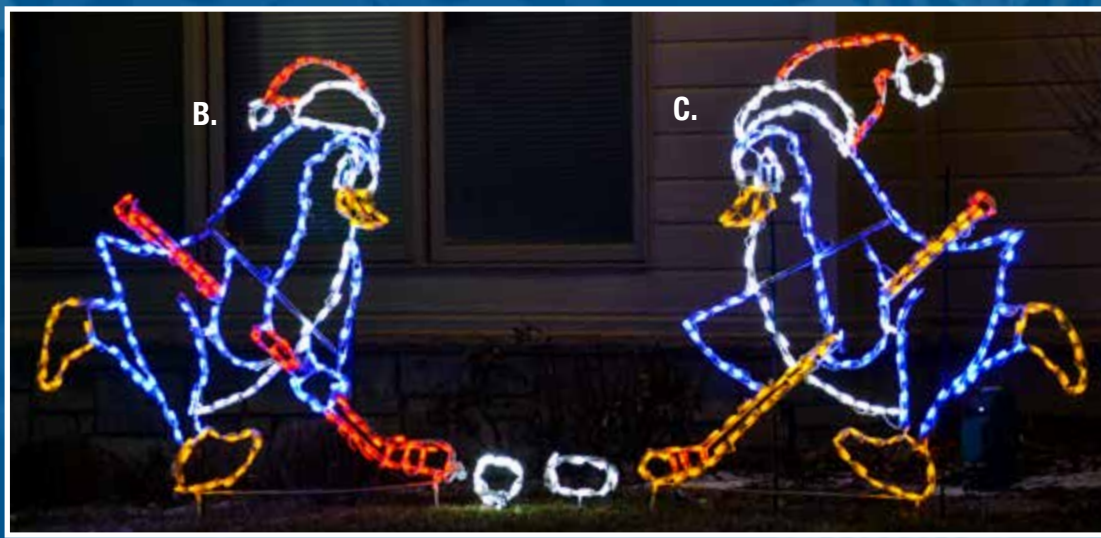

Displays

Style Option

Use a pair of LED Penguins & a relay box for an animated effect.

A. RELAY BOX PG. 54
(2 AMPS PER CHANNEL)
REBOX2AC - 2 Channel
REBOX3AC - 3 Channel
REBOX4AC - 4 Channel

B. LED HOCKEY PENGUIN (RIGHT) W/ PUCK
LED-PNH48-R - 48"x49"
204 Bulbs, Multi

C. LED HOCKEY PENGUIN (LEFT) W/ PUCK
LED-PNH48-L - 48" x 49"
204 Bulbs, Multi