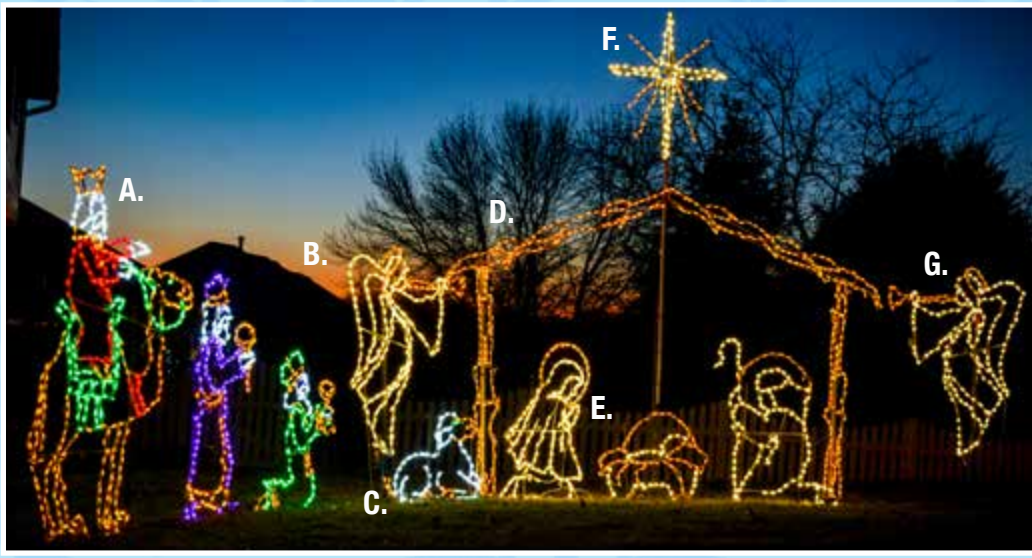

Our inspiring displays will tell your story and passion with bright lights for the holidays for years to come.

Religious Displays

- **A. LED WISE MEN (Set of Three)**
  LED-WM3
  CAMEL: 84" x 52", 400 Bulbs, Multi
  WALKING: 59" x 29", 185 Bulbs, Multi
  KNEELING: 41" x 37", 150 Bulbs, Multi
- **B. LED ANGEL RIGHT FACING**
  LED-AN40WW-R - Right Facing Angel
  59"x 39", 200 Bulbs, Warm White
- **C. LED LAMB**
  LED-LAMB35 - 34" x 38", 100 Bulbs
  White & Gold
- **D. LED NATIVITY SCENE HUT**
  LED-NSHUT - 98"x 141", 340 Bulbs
  Gold
- **E. LED NATIVITY SCENE (Set of Three)**
  LED-NS40WW
  MARY: 49"x 30", 150 Bulbs
  Warm White, Gold
  BABY JESUS: 27"x 36", 50 Bulbs
  Warm White, Gold
  JOSEPH: 51"x 36", 150 Bulbs
  Warm White, Gold
  Also available w/ C7 Bulbs
  LED-C7NS40WW
- **F. LED BETHLEHEM STAR**
  LED-BS60WW - 48"x 36", 100 Bulbs
  Warm White & Gold
- **G. LED ANGEL LEFT FACING**
  LED-AN40WW-L - Left Facing Angel
  59"x 39", 200 Bulbs, Warm White
- **H. LED DOVE**
  LED-DV40WW - 34"x 44", 100 Bulbs
  Warm White, Gold, & Green
- **I. LED STAR OF DAVID**
  LED-SD132 - 32" x 29", 130 Bulbs, Blue
- **J. LED MENORAH**
  LED-MEN200 - 39" x 33", 150 Bulbs
  Blue, White, & Orange
- **K. LED PALM TREE**
  LED-PM65 - 65" x 41", 161 Bulbs
  Green & Gold
  LED PALM TREE LARGE (Not Pictured)
  LED-PM72 - 87"x 52", 193 Bulbs
- **L. LED DREIDEL**
  LED-DRADEL50 - 32" x 15", 50 Bulbs
  Blue & White

M. LED FRONT FACING ANGEL
ANFF - 58"x 43", 251 Bulbs
Warm White & Gold

N. LED DONKEY
LED-DNKY - 51"x 67", 234 Bulbs
Gold, Blue & White