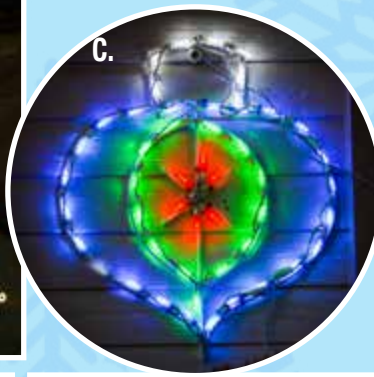

Style Option

Use a coordinating LED displays as a Peak Topper.