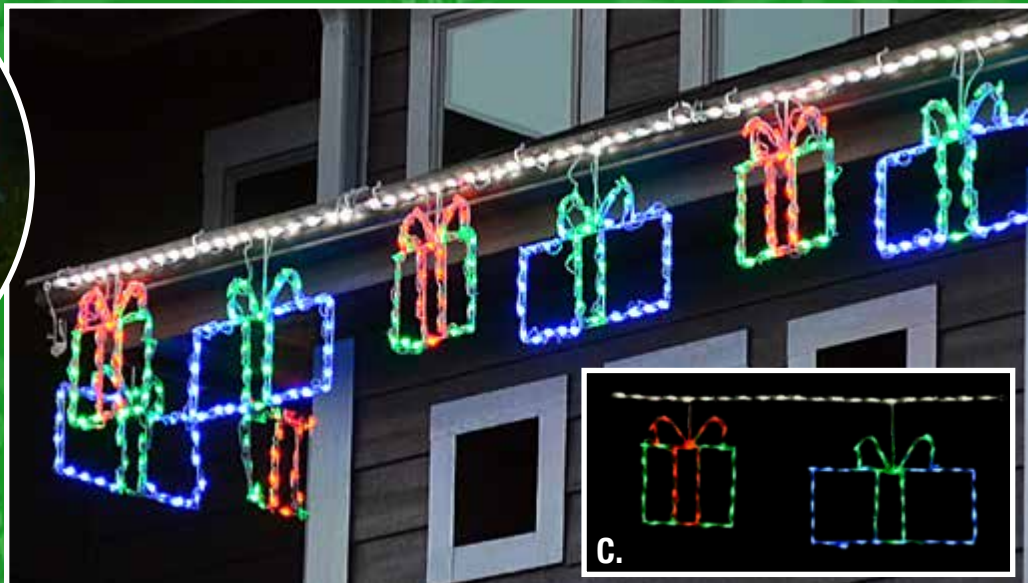

Linkables

A. LED ORNAMENT ROD LINKABLE

LED-OR44MU - 44" Across, 60 Bulbs
Multi

B. LED CANDY CANE LINKABLE

LED-CCL44 - 44" Across, 50 Bulbs, Red & White

C. LED GIFT BOX LINKABLE

LED-GB44MU - 44" Across, 96 Bulbs
Multi

Style Option

Use Linkables on support rods
or fences for ground coverage.
Attach them with Cable Ties.

D. SUPPORT RODS

SR04 - 4'
SR06 - 6'
SR08 - 8'
4', 6', & 8' lengths with eyelets to attach
displays. PG. 54

E. CABLE TIES

C502 - 7", Black
C502W - 7", White
Attach linkables to fences or
patio with cable ties PG. 55