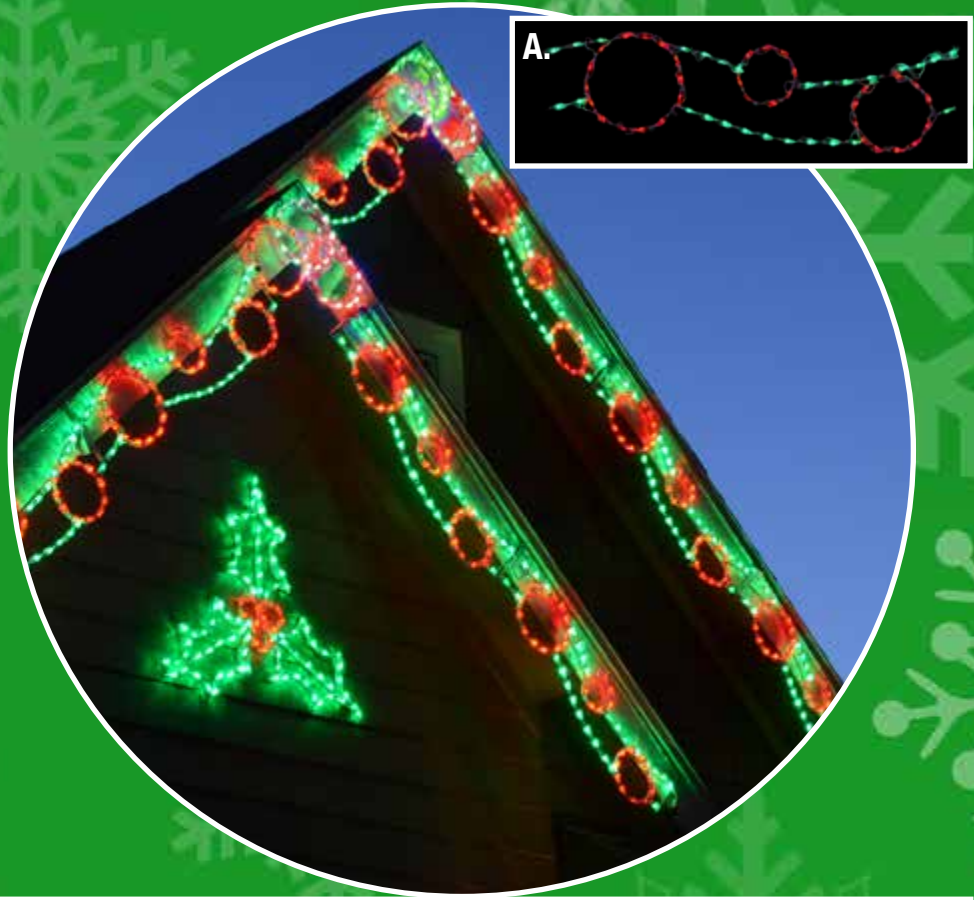

Style Option
 Mix and match Linkables for a unique look with your Linkables.

G. LED SNOWFLAKE LINKABLE
 LED-SFL44W - PG. 6

H. LED CANDY CANE LINKABLE
 LED-CCL44 - PG. 8

Linkables & Peak Toppers

A. LED ORNAMENT RIBBON LINKABLE
LED-R044RG - 44" Across, 60 Bulbs,
Red & Green

B. LED CIRCLE PEAK TOPPER
LED-3CPRG - 12" Across, 42 Bulbs, Red &
Green

C. LED SANTA HAT LINKABLE
LED-HAT44 - 44" Across, 91 Bulbs, Red &
White

LED BOW /W GARLAND SWAG LINKABLE
 A. LED-BG44W - 44" Across, 50 Bulbs Red & White
 B. LED-BG44 - Red & Green