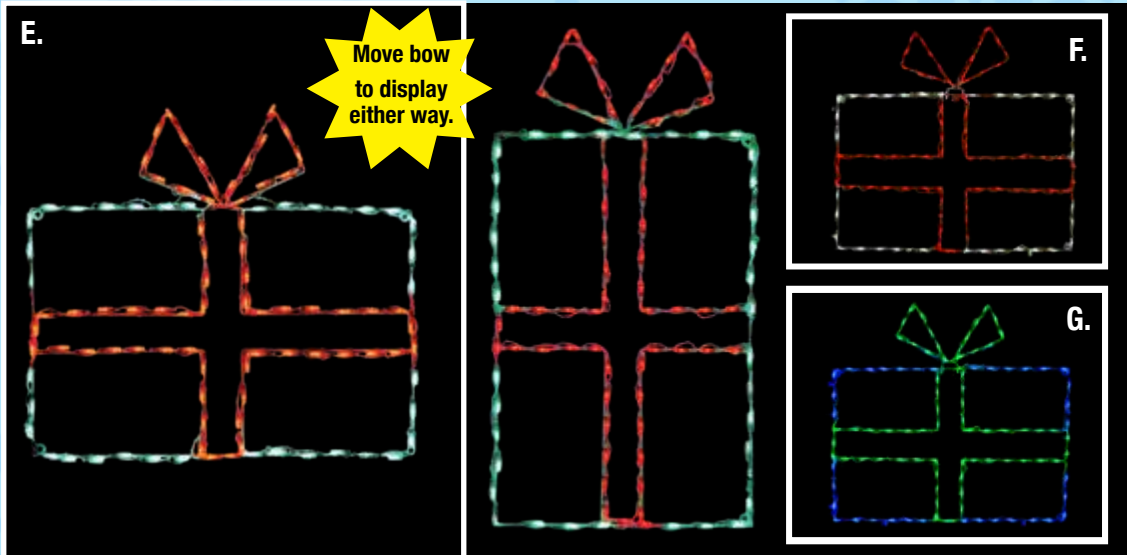

LED 3-D Gift BOX

- N. LED-GB3D - 24"x 16"x 16"
  150 Bulbs, Red & Green
- O. LED-GB3DRW - Red & White
- P. LED-GB3DBG - Blue & Green