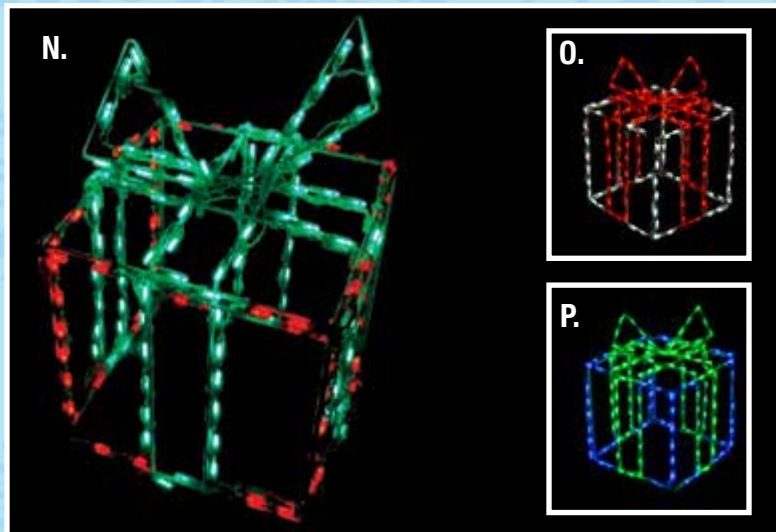

LED 3-D Gift BOX

- N. LED-GB3D - 24"x 16"x 16"
  150 Bulbs, Red & Green
- O. LED-GB3DRW - Red & White
- P. LED-GB3DBG - Blue & Green