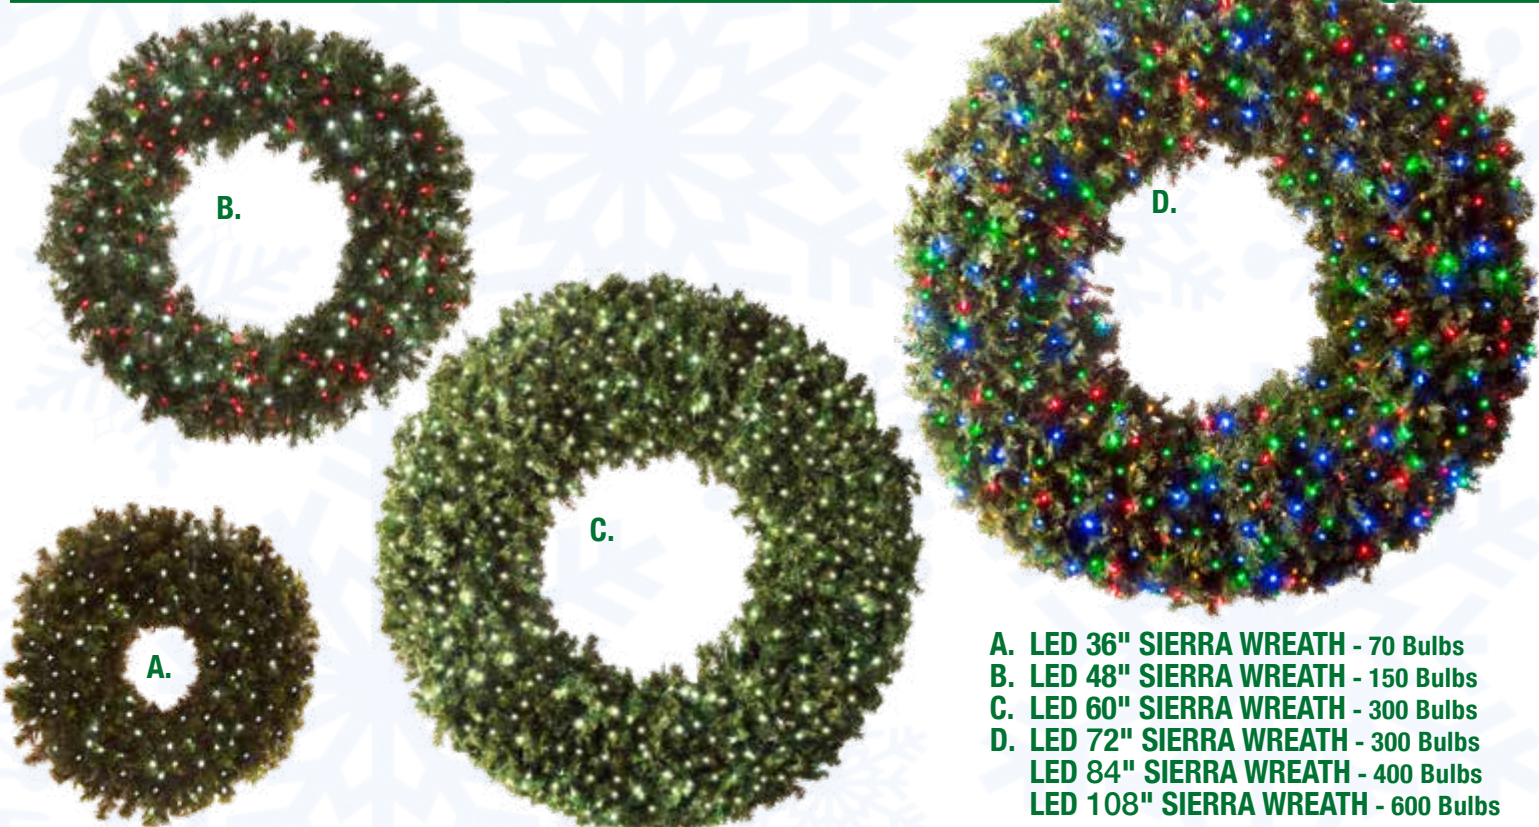

- A. LED 36" SIERRA WREATH - 70 Bulbs
- B. LED 48" SIERRA WREATH - 150 Bulbs
- C. LED 60" SIERRA WREATH - 300 Bulbs
- D. LED 72" SIERRA WREATH - 300 Bulbs
- LED 84" SIERRA WREATH - 400 Bulbs
- LED 108" SIERRA WREATH - 600 Bulbs
- 84" & 108" Not pictured

Shop online at: www.briteidea.com