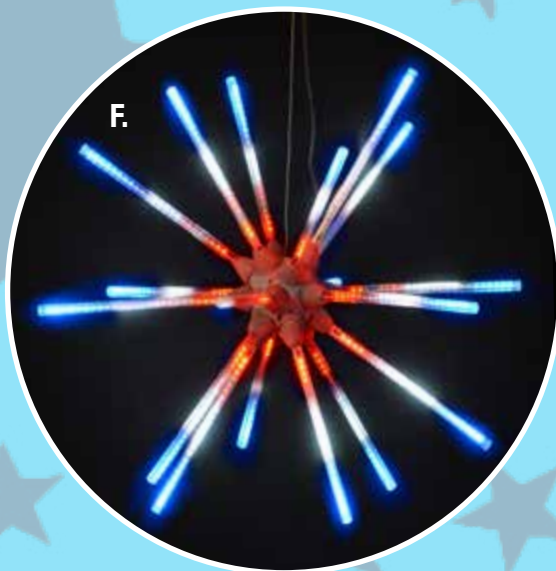

E. LED 4TH OF JULY BUNTING

BNTG - 22" x 22", 93 Bulbs, Red, White Blue

F. RED WHITE BLUE ANIMATED STARBURST

LED-SBA24RWB - 24", Red, White Blue

LED-SBA48RWB (Not Pictured) - 48" Red, White, & Blue

B.

D.

E.