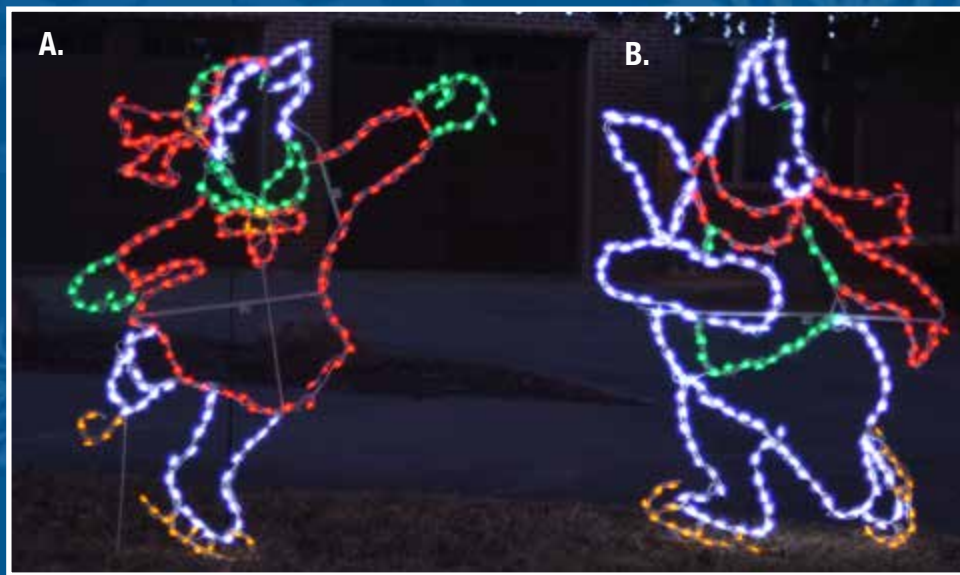

Displays

A. LED SKATING POLAR BEAR GIRL

LED-PBR72G - 64"x 56", 220 Bulbs
Multi

B. LED SKATING POLAR BEAR BOY

LED-PBR72B - 66"x 45", 220 Bulbs
Multi

C. LED BEAR

LED-BR36 - 36" X 28", 184 Bulbs, Multi

D. LED BEAR IN BOX

LED-BRGB41 - 41"x 48", 264 Bulbs
Multi

E. LED UPBRITE DISPLAY

LED-UB40 - 32"x 48", 100 Bulbs, Multi

F. LED STANDING ELF

LED-ELF48 - 48" X 31", 204 Bulbs
Multi

G. LED IGLOO

IGLOO - 34"x 55", 243 Bulbs, Multi