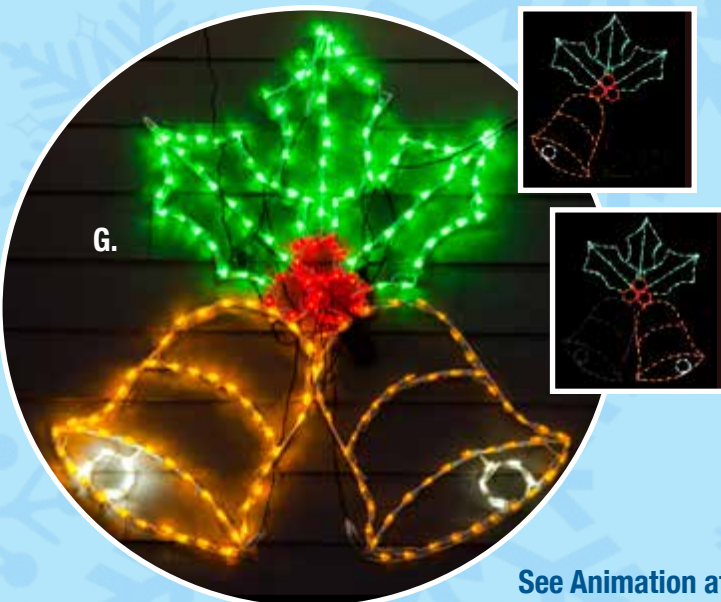

**LED TRAIN SET ANIMATED
(Set of three)**

LED-TC03 - Includes 3 Channel Relay Box

A. LED TRAIN CABOOSE

56" x 71", 400 Bulbs, Multi, Animated turning wheels.

B. LED TRAIN CAR WITH GIFTS

52" x 50", 250 Bulbs, Multi, Animated turning wheels.

C. LED TRAIN ENGINE

79" x 80", 350 Bulbs, Multi, Animated turning wheels.

D. LED SANTA TRUCK ANIMATED

TRCK - 53" x 98", 482 Bulbs, Multi, Animated turning wheels. Includes 4 Channel

E. LED TRAIN CAR 4 W/ CT64 TREE ANIMATED

TC03-4 - 52" x 69", 263 Bulbs, Multi Animated turning wheels.

F. LED SANTA ON A MOTORCYCLE ANIMATED

LED-MTC80 - 59" x 87", 650 Bulbs, Multi Animated turning wheels. Includes 3 Channel Relay Box

G. LED BLINKING BELLS W/ HOLLY ANIMATED

LED-BBH60 - 54" x 47", 200 Bulbs, Multi Animated ringing bell. Includes 2 Channel Relay Box

H. LED SANTA IN HELICOPTER ANIMATED

LED-SHCPT - 59" x 109", 436 Bulbs Multi, Animated spinning propeller. Includes 4 Channel Relay Box

See Animation at: www.briteidea.com
under LED Animated Christmas Scenes

**ANIMATED DISPLAYS COME
WITH RELAY BOX INCLUDED**

See installation instructions online at: www.briteidea.com