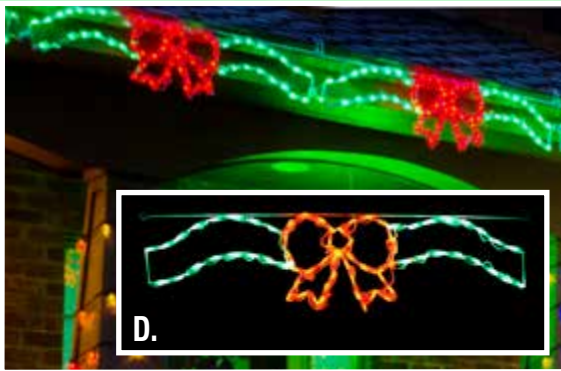

A. LED BULB LINKABLE
LED-BULB44MU
44" Across, 108 Bulbs
Multi

B. LED HOLLY W/ BERRY LINKABLE
LED-HB44 - 44" Across
60 Bulbs, Red & Green

C. LED STOCKING LINKABLE
LED-ST44 - 44" Across
58 Bulbs, Red, Green
& White

D. LED BOW & RIBBON LINKABLE
LED-BR44RG - 44" Across
72 Bulbs, Red, Green

Style Option
Use a coordinating
LED display at peak as
a design option

E. LED ORNAMENT RIBBON LINKABLE
LED-R044RG - PG.10

F. LED BOW WREATH
LED-WR22 - PG.20

G. LED BOW /w GARLAND SWAG LINKABLE
LED-BG44W - PG.11

H. LED LARGE BOW
LED-B036 - PG.14

I. LED SNOWFLAKE LINKABLE
LED-SFL44W - PG. 6

J. LED SNOWFLAKE DISPLAY
LED-SF18WH - PG.19