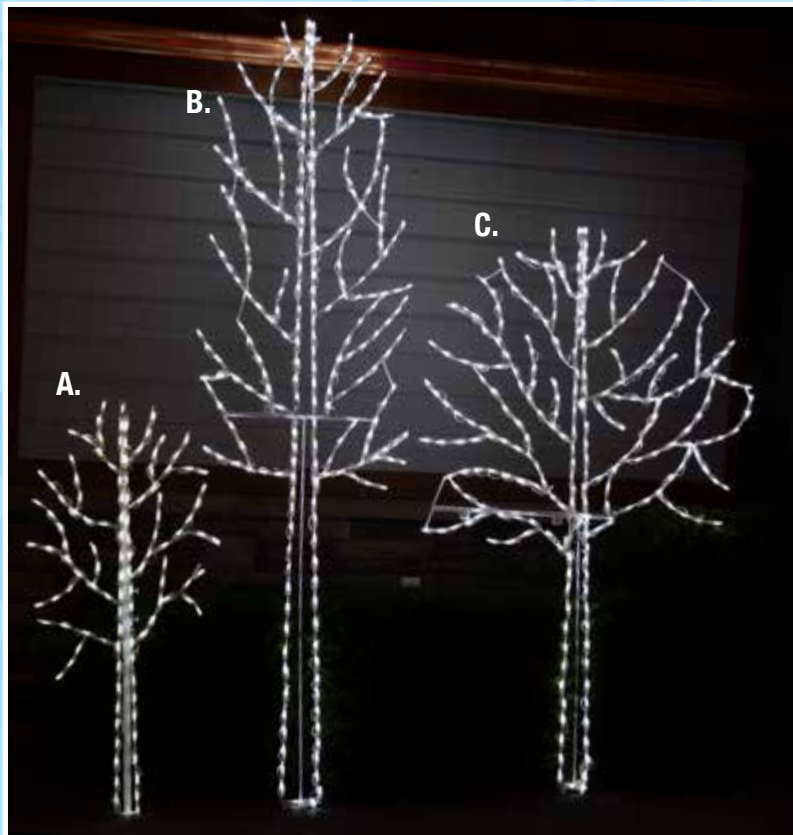

A. LED 4' WINTER TREE
LED-WT48WH - 48"x 22", 127 Bulbs
White

B. LED 8' WINTER TREE
LED-WT96WH - 96"x 28", 270 Bulbs
White

C. LED 6' WINTER TREE
LED-WT72WH - 72"x 27", 201 Bulbs
White

D. LED LOLLIPOP RED GREEN & WHITE
LPRGW - 44" x 16", 120 Bulbs, Multi

E. LED LOLLIPOP SWIRL RED GREEN & WHITE
LPSWRWG - 44" x 16", 120 Bulbs, Multi

F. LED GINGERBREAD BOY
LED-GB54B - 49"x 42", 142 Bulbs, Multi

G. LED GINGERBREAD GIRL
LED-GB54G - 56"x 42", 151 Bulbs, Multi

H. LED SANTA'S LIGHT POLE
LED-SLP72 - 72"x 42", 285 Bulbs, Red & White

I. LED GINGERBREAD HOUSE
LED-GBH - 72"x 102", 752 BULBS, Multi

J. LED ARCHWAY RED/GREEN
ARCHRG - 94" X 76", 306 Bulbs, Red & Green

LED ARCHWAY RED/WHITE (NOT PICTURED)
ARCHRW - 94" X 76", 306 Bulbs, Red & White