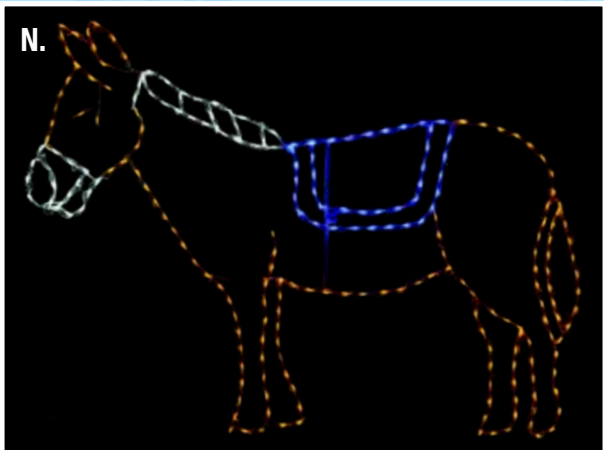

Our inspiring displays will tell your story and passion with bright lights for the holidays for years to come.

Religious Displays

- **A. LED WISE MEN (Set of Three)**
  LED-WM3
  CAMEL: 84" x 52", 400 Bulbs, Multi
  WALKING: 59" x 29", 185 Bulbs, Multi
  KNEELING: 41" x 37", 150 Bulbs, Multi
- **B. LED ANGEL RIGHT FACING**
  LED-AN40WW-R - Right Facing Angel
  59"x 39", 200 Bulbs, Warm White
- **C. LED LAMB**
  LED-LAMB35 - 34" x 38", 100 Bulbs
  White & Gold
- **D. LED NATIVITY SCENE HUT**
  LED-NSHUT - 98"x 141", 340 Bulbs
  Gold
- **E. LED NATIVITY SCENE (Set of Three)**
  LED-NS40WW
  MARY: 49"x 30", 150 Bulbs
  Warm White, Gold
  BABY JESUS: 27"x 36", 50 Bulbs
  Warm White, Gold
  JOSEPH: 51"x 36", 150 Bulbs
  Warm White, Gold
  Also available w/ C7 Bulbs
  LED-C7NS40WW
- **F. LED BETHLEHEM STAR**
  LED-BS60WW - 48"x 36", 100 Bulbs
  Warm White & Gold
- **G. LED ANGEL LEFT FACING**
  LED-AN40WW-L - Left Facing Angel
  59"x 39", 200 Bulbs, Warm White
- **H. LED DOVE**
  LED-DV40WW - 34"x 44", 100 Bulbs
  Warm White, Gold, & Green
- **I. LED STAR OF DAVID**
  LED-SD132 - 32" x 29", 130 Bulbs, Blue
- **J. LED MENORAH**
  LED-MEN200 - 39" x 33", 150 Bulbs
  Blue, White, & Orange
- **K. LED PALM TREE**
  LED-PM65 - 65" x 41", 161 Bulbs
  Green & Gold
  LED PALM TREE LARGE (Not Pictured)
  LED-PM72 - 87"x 52", 193 Bulbs
- **L. LED DREIDEL**
  LED-DRADEL50 - 32" x 15", 50 Bulbs
  Blue & White

M. LED FRONT FACING ANGEL
ANFF - 58"x 43", 251 Bulbs
Warm White & Gold

N. LED DONKEY
LED-DNKY - 51"x 67", 234 Bulbs
Gold, Blue & White