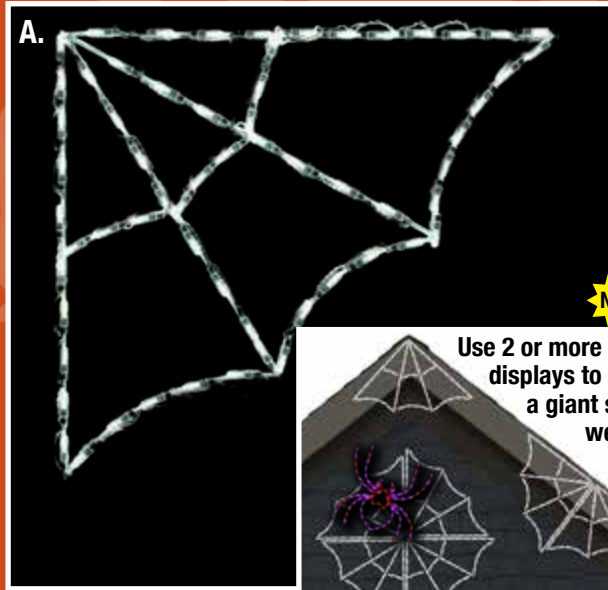

Halloween Displays

A. LED SMALL CORNER WEB
LED-WEB22 - 22" x 22", 62 Bulbs
White

B. LED SPIDER
LED-SPIDER2 - 22"x24", 78 Bulbs
Purple, Gold