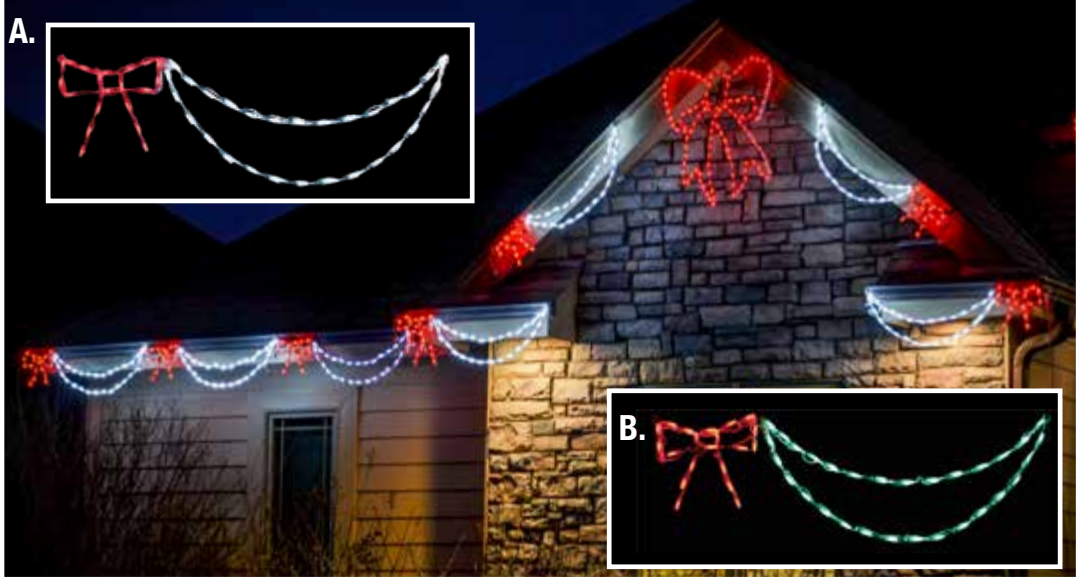

LED BOW /W GARLAND SWAG LINKABLE
A. LED-BG44W - 44" Across, 50 Bulbs Red & White
B. LED-BG44 - Red & Green

LED BOW /W GARLAND SWAG, BOWEND PIECE LINKABLE
C. LED-BAN54 - 54" Across, 70 Bulbs Red & Green
D. LED-BAN54W - Red & White

E. LED RAIN LIGHT LINKABLES W/ DRIPPING MOTION
LED-RAIN44W - 44" Across, 6 C7'S & 6 Rain Light tubes, White

F. LED C9 LINKABLE
LED-CMC9LNK - 44" Across, 5 C9 Sockets, bulbs not included, bulbs (see pg.44)

Holiday Options

G. LED PUMPKIN LINKABLE
LED-PKL44 - 44", 50 Bulbs, Green Orange

H. LED BAT LINKABLE
LED-BAT44 - 44", 74 Bulbs, Purple & Orange