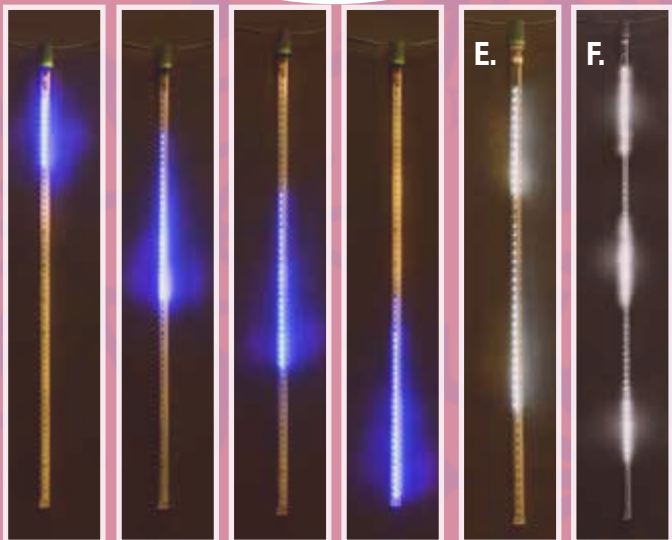

Photo illustration of dripping animated lights

Spheres Collapse Flat for Easy Storage

Spheres

Display smaller Sphere inside

G. LED 30" SPHERE

LED-SP30WH - 30", 140 Bulbs, White
LED-SP30WW - Warm White - 30"
140 Bulbs,