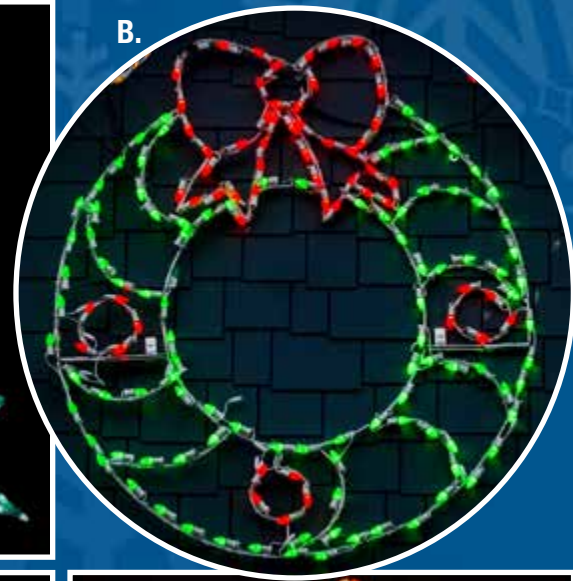

Commercial C7 Displays

COMMERCIAL DETAILS:

- Aluminum 3/8" frames
- Great for parks, sub divisions entrances, etc.

A. C7 HOLLY W/ BERRIES

LED-C7HB3 - 68"x 72", 141 Bulbs
Red & Green

B. LED C7 WREATH W/ BERRIES

LED-C7WRB200 - 60" x 60"
160 Bulbs, Red & Green

C. C7 POLE MOUNT SNOWFLAKE Without Bulbs

C7PMSF - 48"x 50", 78 Bulbs Needed
No Bulbs Included Pg.48

D. LED C7 POINSETTIA

LED-C7PT60 - 67"x 77", 160 Bulbs
Red & Green

E. LED C7 SANTA IN SLEIGH

LED-C7SS40 - 51"x 66", 212 Bulbs
Multi

F. LED C7 STANDING REINDEER

LED-C7RD60 - 53"x 38", 150 Bulbs
Multi

G. LED C7 LEAPING REINDEER

LED-C7RDL60 - 64"x 52", 150 Bulbs
Multi