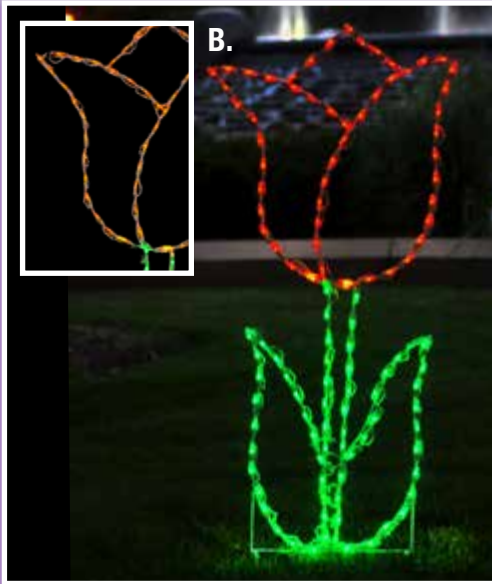

- **A. LED DAISY**
  LED-DSY420R - 43"x 24", 114 Bulbs
  Orange
  LED-DSY42PK - Pink
  LED-DSY42PU - Purple
- **B. LED TULIP**
  LED-TLP42RD - 51"x 24", 114 Bulbs
  Red
  LED-TLP42YL - Yellow
- **C. LED SPRING MONARCH BUTTERFLY**
  LED-BFSMN - 17" x 32", 133 Bulbs
  Orange & Blue
- **D. LED SPRING MORPHO BUTTERFLY**
  LED-BFSMP - 17" x 32", 118 Bulbs
  Blue
- **E. LED LADY BUG**
  LDYBUG - 28" x 27", 116 Bulbs, Multi
- **F. LED SWALLOW TAIL 3D BUTTERFLY**
  LED-BFSWT3DYL - 19" x 32"
  236 Bulbs, (Animated) Yellow
  Blue, Red & White
- **G. LED CARDINAL ON BRANCH (SMALL)**
  LED-CRD32S - 31"x 35", 144 Bulbs
  Multi
- **H. LED CARDINAL ON BRANCH (LARGE)**
  LED-CRD60L - 34"x 62", 184 Bulbs
  Multi