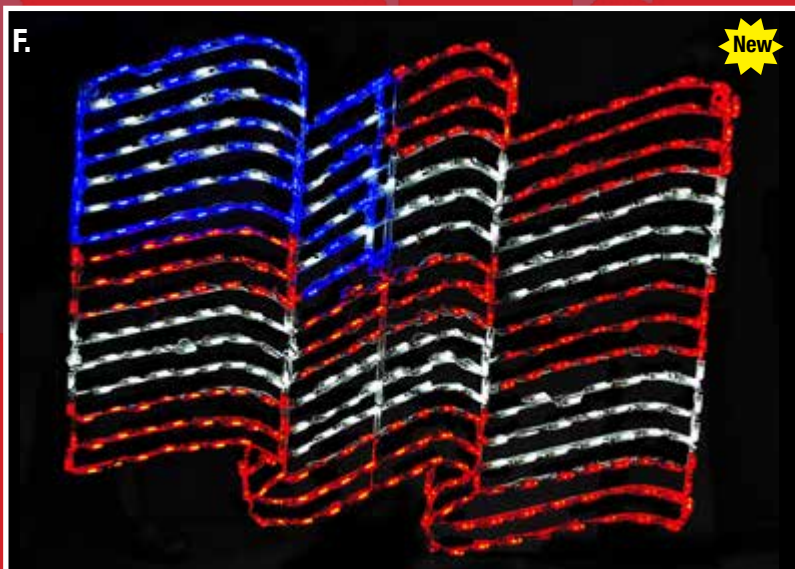

Patriotic Displays

Whether its fourth of July, Memorial Day, or any other holiday, show your patriotic side with one of these long lasting displays.

A. LED RED WHITE BLUE LIGHT STRANDS

LED-C70RWB - 35' long, 70 bulbs
Red, White, & Blue

B. LED AMERICAN FLAG

LED-AF40 - 21" x 36", 185 Bulbs
Red, White & Blue

C. LED FIRECRACKER (SMALL)

LED-FC18 - 18" x 18", 47 Bulbs
Red, White & Blue

D. LED FIRECRACKER (LARGE)

LED-FC50 - 49" x 50", 131 Bulbs
Red, White & Blue

E. LED EAGLE

LED-EAGLE - 31" x 36", 112 Bulbs

F. LED WAVING FLAG

AFW - 36" x 54", 470 Bulbs, Red, White
BLUE

G.

BRITE IDEAS
decorating