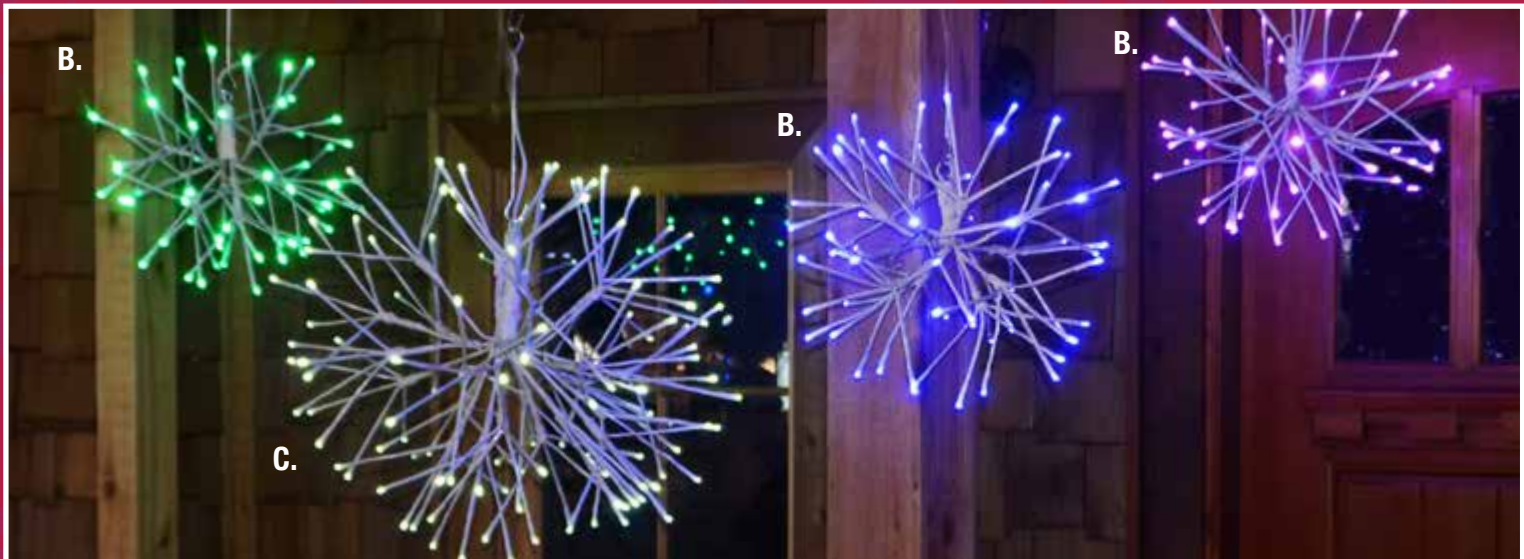

Light Burst Trees

A. LED LIGHT BURSTS TREES

- LED-LB36WH - White
- LED-LB36WW - Warm White
- LED-LB36BL - Blue
- LED-LB36GR - Green
- LED-LB36MU - Multi
- LED-LB36RD - Red, White wire, 36"
- 140 Bulbs, 3 pc., With ground stake
- Adjustable to 24" or 36"

Hanging light bursts can be displayed for a magical aerial array. Add them to a tree or porch for dazzling outdoor décor or hang them from the ceiling for a technicolor visuals.

Light Burst Balls

B. LED LIGHT BURST BALLS 12"