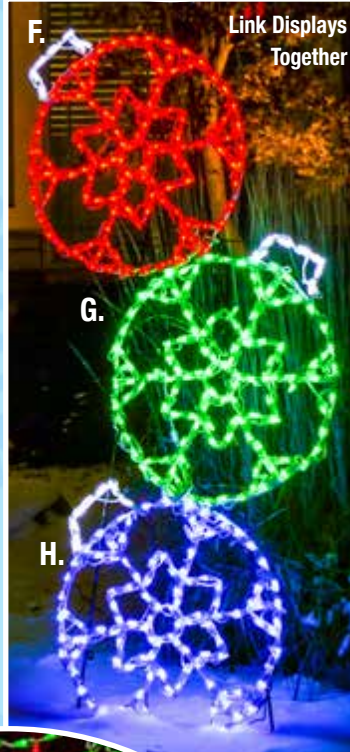

G. LED-CTD72W - White

H. LED-CTD72G - Green

I. LED 3D TREE

LED-CT3D120 - 123"x91"
1320 Bulbs, White
Green

Style Option

Use a coordinating LED displays as a Peak Topper.

- A. LED HOLLY W/ BERRIES LINKABLE** Pg. 7
LED-HB44 - 44", 60 Bulbs
Red & Green
- B. LED HOLLY W/ BERRIES**
LED-HB3 - 33"x36", 141 Bulbs
Red & Green
Also available w/ C7 Bulbs
LED-C7HB3 Pg. 26
- C. LED ONION ORNAMENT**
LED-OR32 - 22"x18", 50 Bulbs
Multi
- D. LED ROUND ORNAMENT**
LED-OR30 - 24"x18", 50 Bulbs
Green, Red, & White
- E. LED SCROLL ORNAMENT**
LED-ORSC26RD - 26"x 24"
114 Bulbs, Red
LED-ORSC26BL - Blue
LED-ORSC26GR - Green
- LED SNOWFLAKE ORNAMENT**
F. LED-ORSF26RD - 26"X 24",
131 Bulbs, Red
G. LED-ORSF26GR - Green
H. LED-ORSF26BL - Blue
- I. LED TWIST DROP ORNAMENT**
LED-OR31 - 27"x 13", 50 Bulbs
Red & White
- J. LED SWIRL ORNAMENT**
LED-ORSW26BL - 26"X 24"
88 Bulbs, Blue
LED-ORSW26RD - Red
LED-ORSW26GR - Green
- K. LED POINSETTIA (SMALL)**
LED-PTSM30 - 30"x28", 100 Bulbs
Red, Gold, & Green
- L. LED POINSETTIA**
LED-PT60 - 53"x45", 200 Bulbs
Red, Gold & Green
Also available w/ C7 Bulbs
LED-C7PT60
- M. LED SWIRL ORNAMENT LARGE**
LED-ORSF36BL - 36"X 34"
178 Bulbs, Blue
LED-ORSF36RD - Red
LED-ORSF36GR - Green